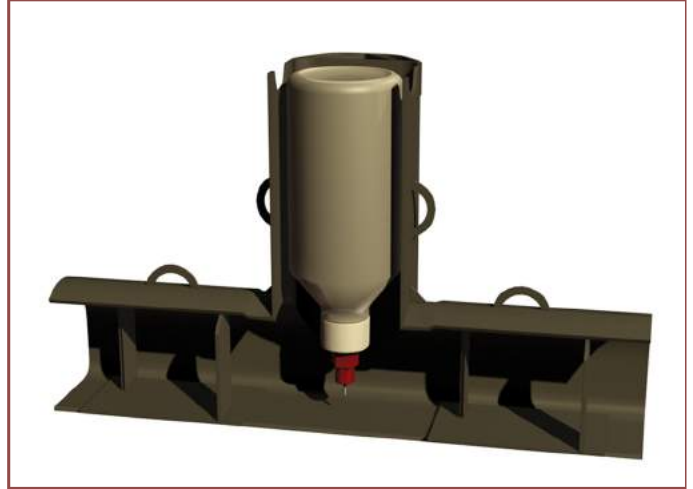

WARRIOR

- BAIT STATION -

The first word in versatility.

Ideal for placing on poles, posts, runways and other difficult to reach places.

INSIDE VIEW - WAX BLOX

INSIDE VIEW - LIQUID DISPENSER

DUAL FUNCTION:

1. Rodent Blox Bait Station

- Top-feeder function means rodents only feed on bottom blox
- Prevents wastage of "nibbled-on" blox

2. Tamper-proof Liquid Bait Station

- 500ml liquid feeder with nipple drinker technology, means liquid bait is kept fresh, but won't run out between inspections

Uses universal bait station key

SIDE VIEW & BACK VIEW

SIDE VIEW & BACK VIEW