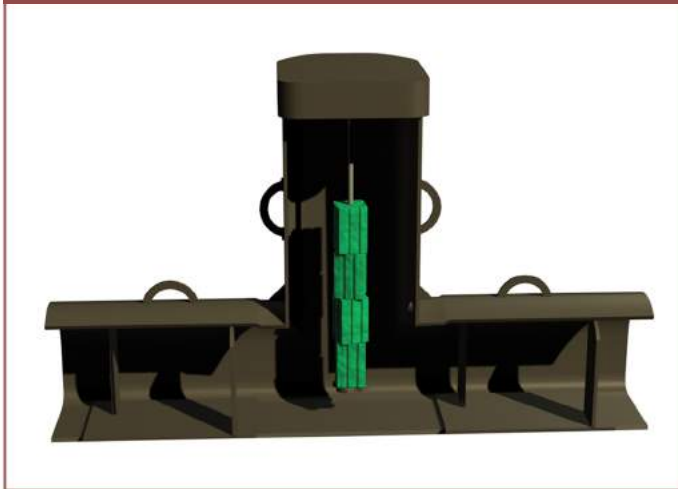

WARRIOR

- BAIT STATION -

The first word in versatility.

Ideal for placing on poles, posts, runways and other difficult to reach places.

INSIDE VIEW - WAX BLOX

INSIDE VIEW - LIQUID DISPENSER

DUAL FUNCTION:

1. Rodent Blox Bait Station

- Top-feeder function means rodents only feed on bottom blox
- Prevents wastage of "nibbled-on" blox

2. Tamper-proof Liquid Bait Station

- 500ml liquid feeder with nipple drinker technology, means liquid bait is kept fresh, but won't run out between inspections

Uses universal bait station key

SIDE VIEW & BACK VIEW

SIDE VIEW & BACK VIEW